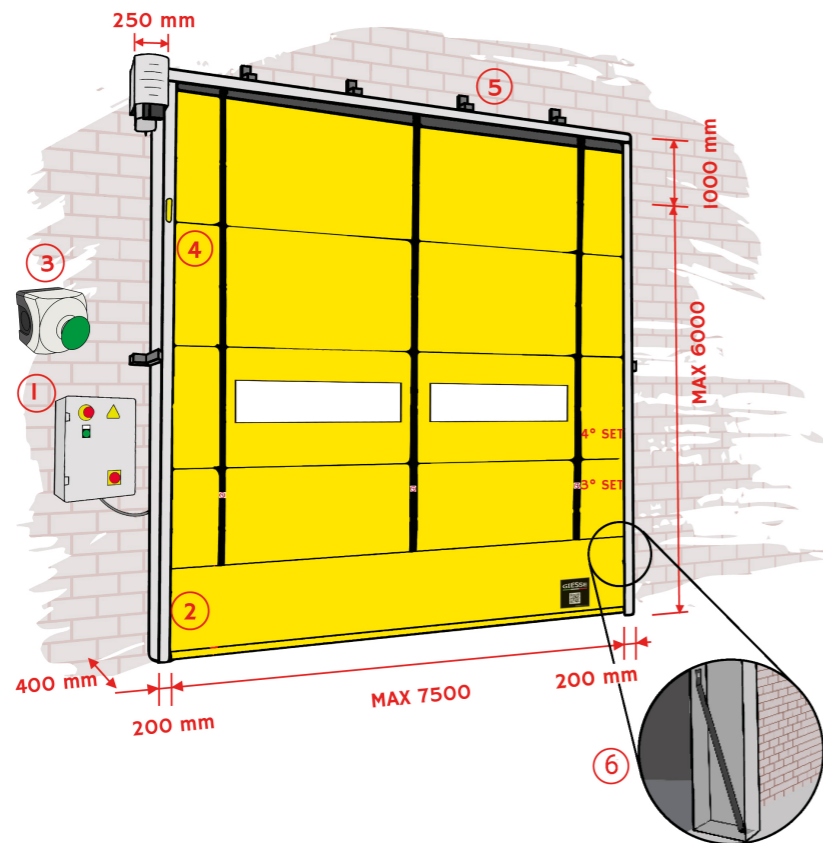

# FOLD-Option

## FOLD-Up®

Made in ITALY, designed for external use.

FOLD-Up® is suitable for passages in every kind of industrial applications.

FOLD-Up is useful to reduce air flow between workshop and storage in mechanical and heavy industries.

# FOLD-Up®

Customizable curtain with a silk-screen painting or digital printing.

SPECIFICATION	STANDARD FEATURES
Operator	Frontal or lateral
Max clear passage	W 7500 x H 6000 mm
Upper beam size	400 x 200 mm
Coloumns	Self-supporting frame, electrical conduits included
Opening controls	Start / stop push button and led flashing blinker
Curtain	PVC 1200 gr/sqm with steel pipes pockets
Windows	1 row of transparent windows 1000 x 300 mm
Safety	Light curtains
Speed	0.8 m/s
Installation	Inside / outside
Wind resistance	Class 2